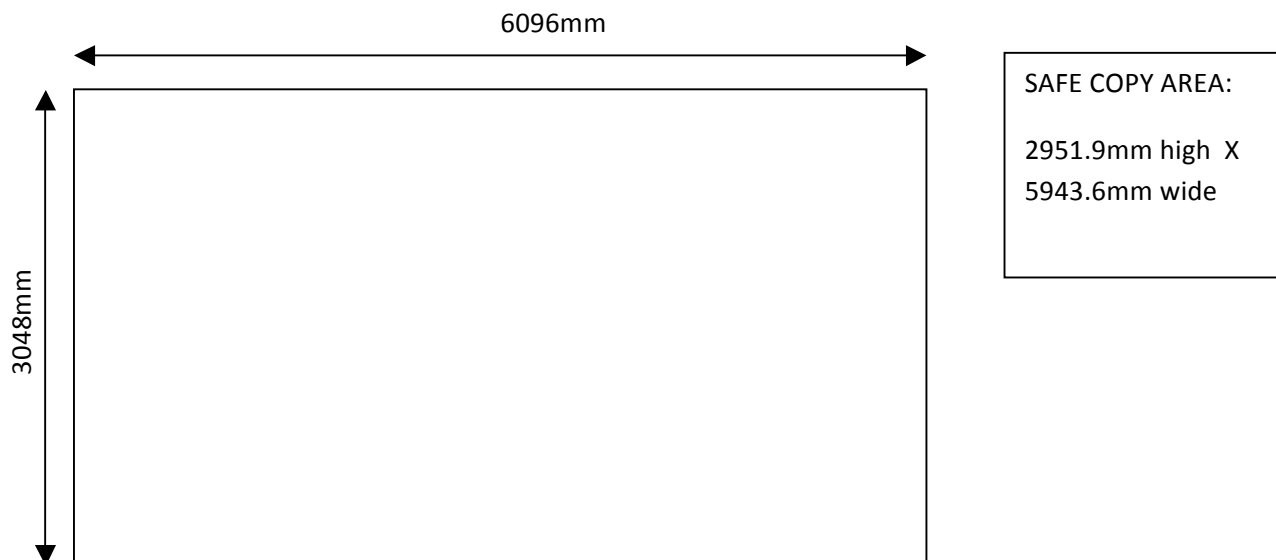

48 Sheet (landscape)

For further information call Airpod Media Ltd on 01133 350223, or email p.inman@airpodmedia.com
Bullus Building, Redbrick Mill, 218 Bradford Road, Batley WF17 6JF